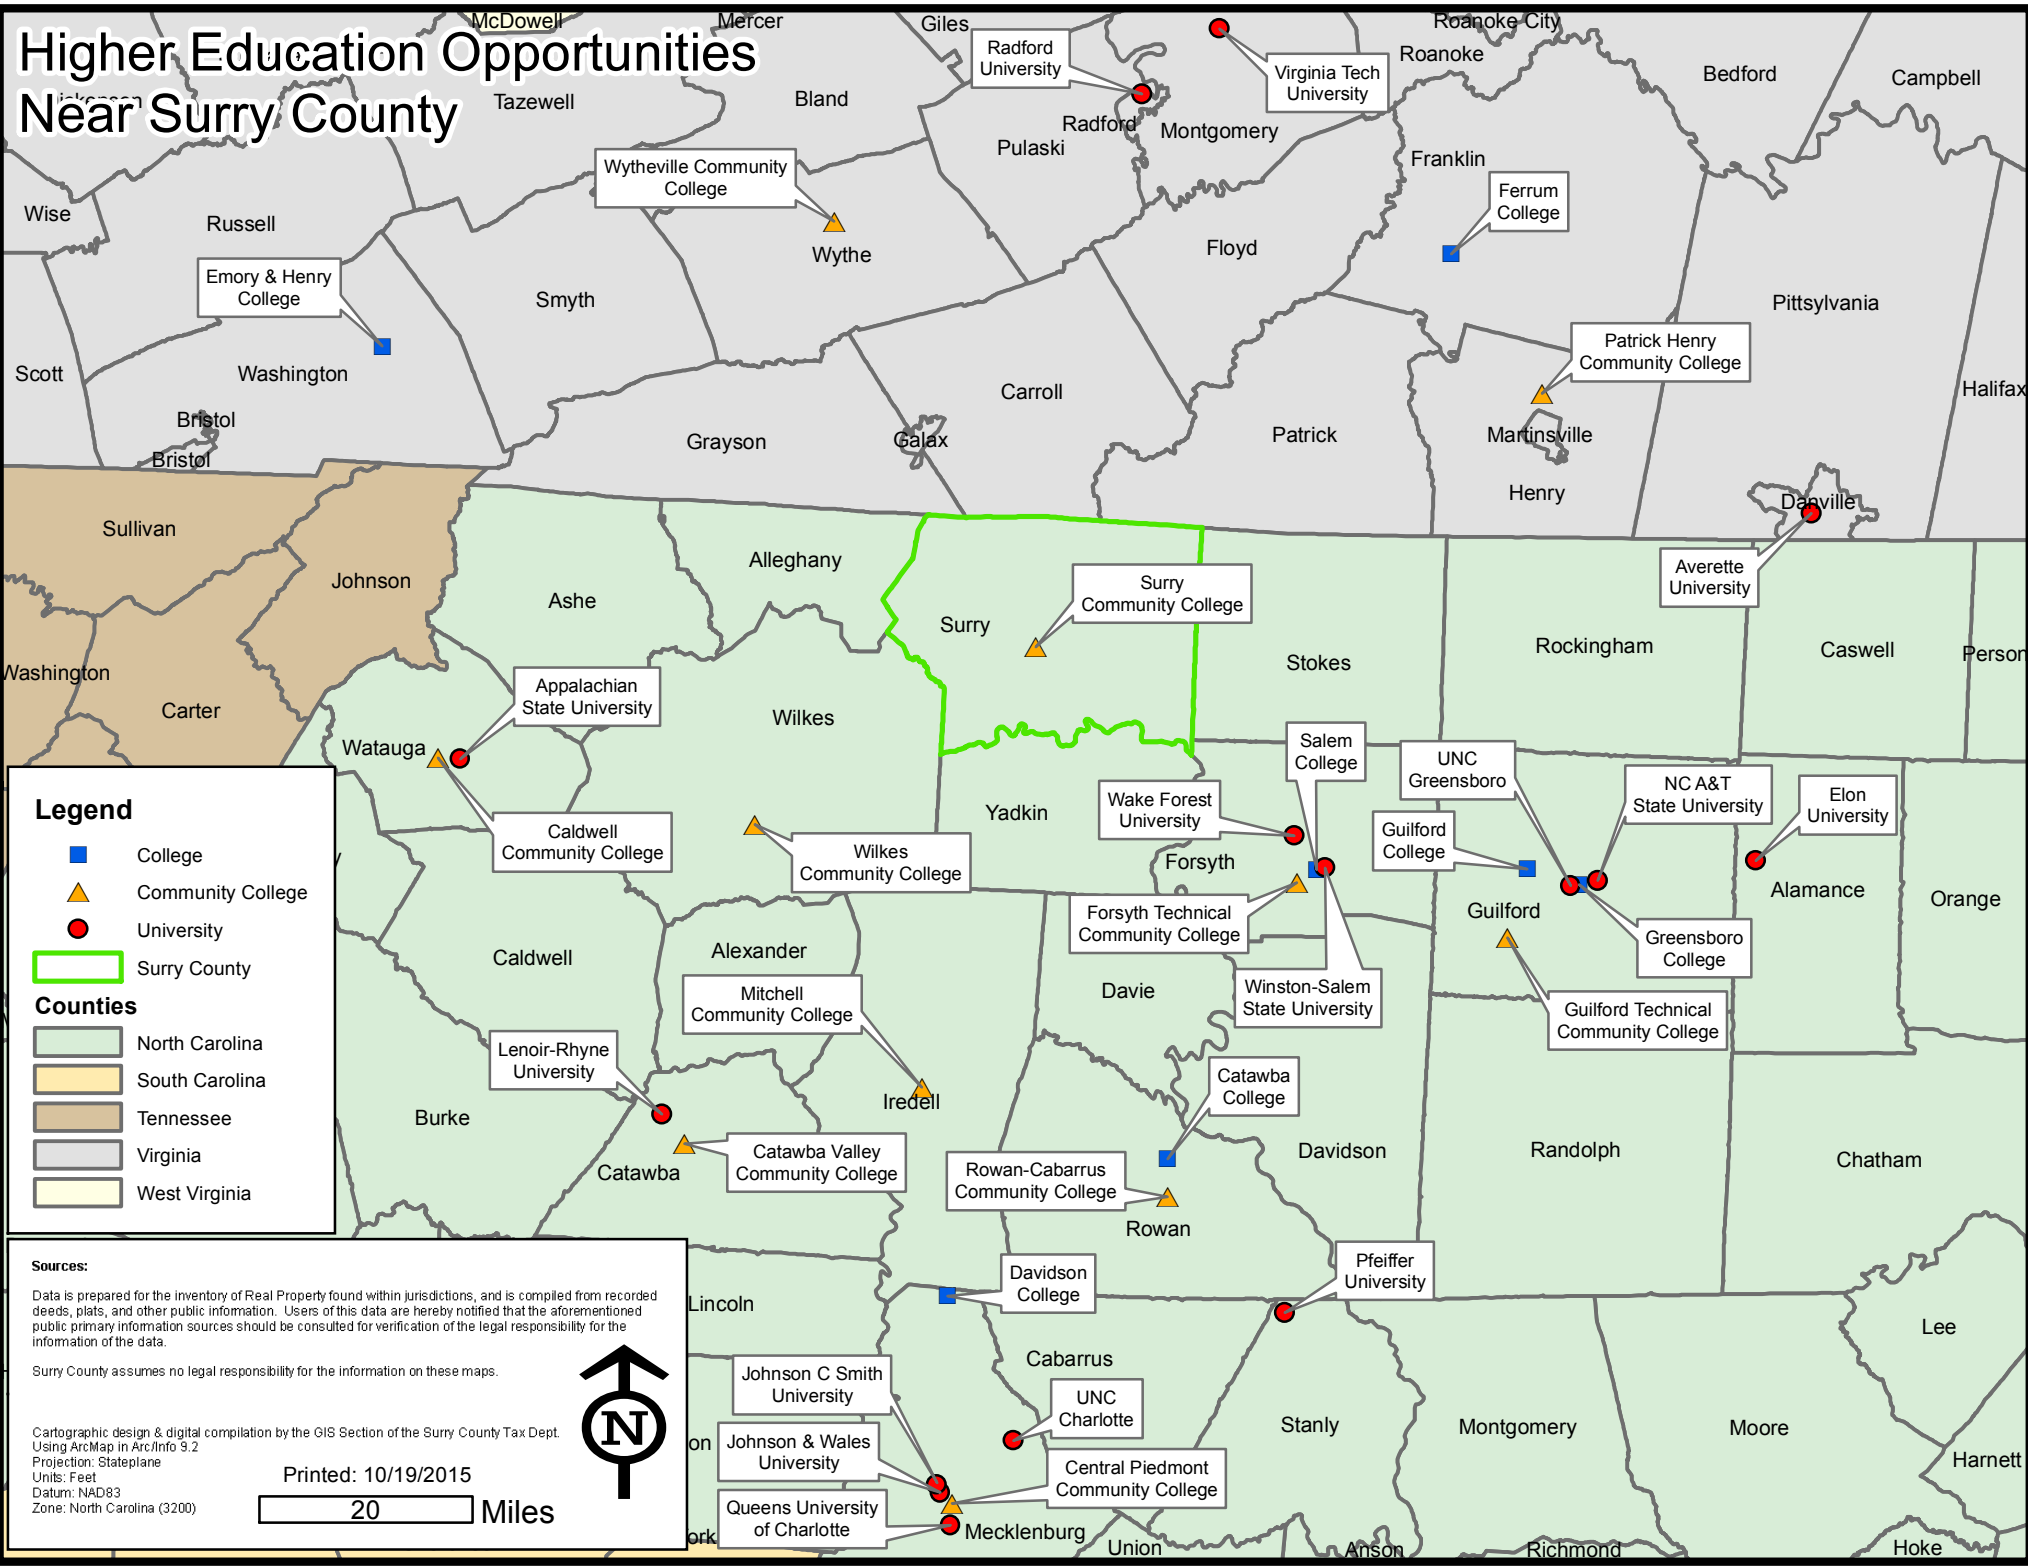

Higher Education Opportunities Near Surry County

Legend

- College
- ▲ Community College
- University
- Surry County

Counties

- North Carolina
- South Carolina
- Tennessee
- Virginia
- West Virginia

Sources:

Surry County assumes no legal responsibility for the information on these maps.

Cartographic design & digital compilation by the GIS Section of the Surry County Tax Dept.
Using ArcMap in Arc/Info 9.2
Projection: Stateplane
Units: Feet
Datum: NAD83
Zone: North Carolina (3200)

Printed: 10/19/2015

20 Miles