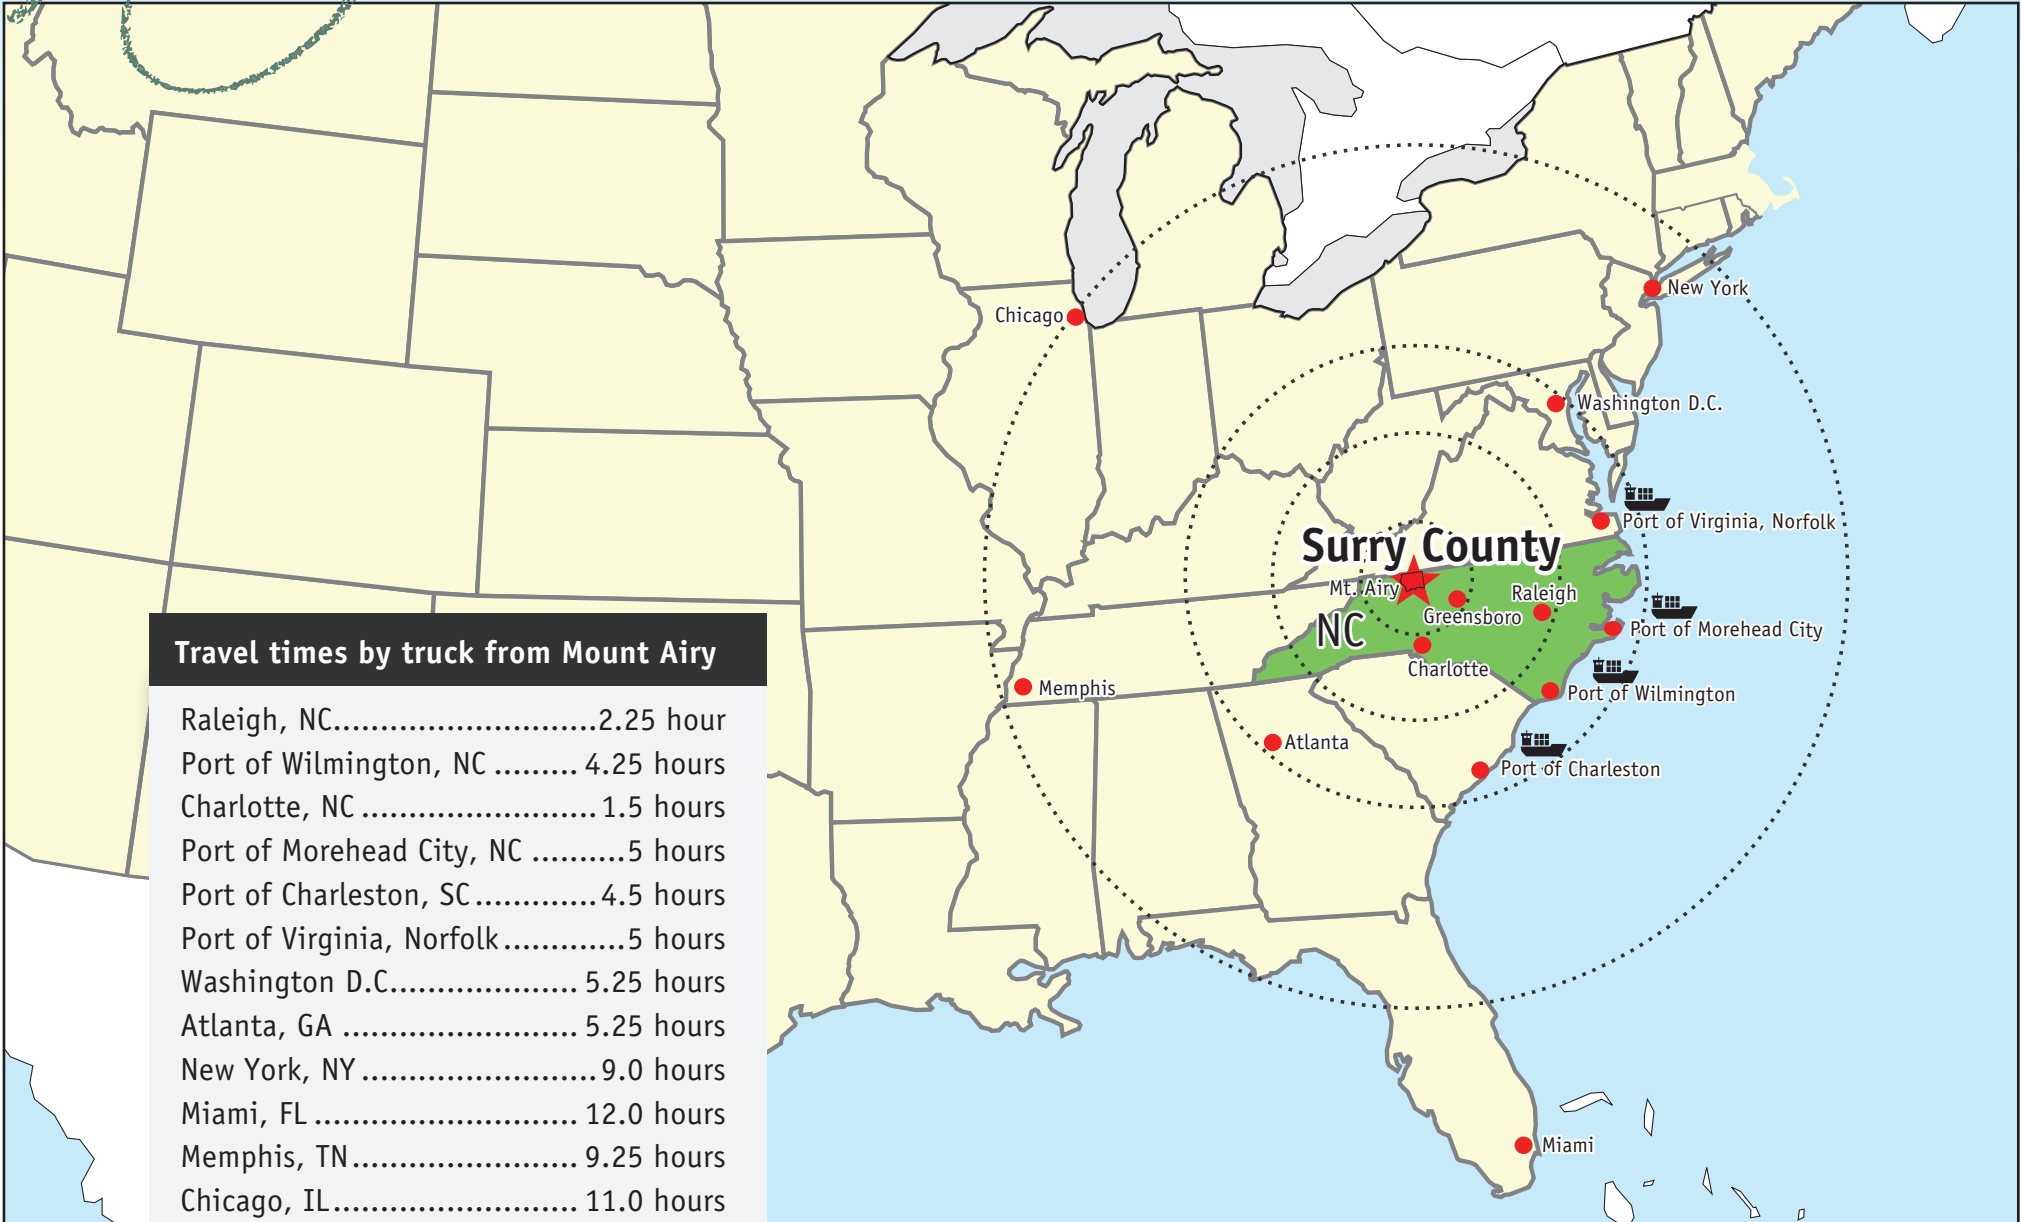

A strategic East Coast business location

Surry County Economic Development Partnership, Inc.
 1218 State Street Email: surryedp@surry.net
 P.O. Box 7128 Phone: (336) 401-9900
 Mount Airy, NC 27030 Fax: (336) 401-9901

Travel times by truck from Mount Airy

Raleigh, NC.....	2.25 hour
Port of Wilmington, NC	4.25 hours
Charlotte, NC	1.5 hours
Port of Morehead City, NC	5 hours
Port of Charleston, SC.....	4.5 hours
Port of Virginia, Norfolk.....	5 hours
Washington D.C.....	5.25 hours
Atlanta, GA	5.25 hours
New York, NY	9.0 hours
Miami, FL	12.0 hours
Memphis, TN.....	9.25 hours
Chicago, IL.....	11.0 hours